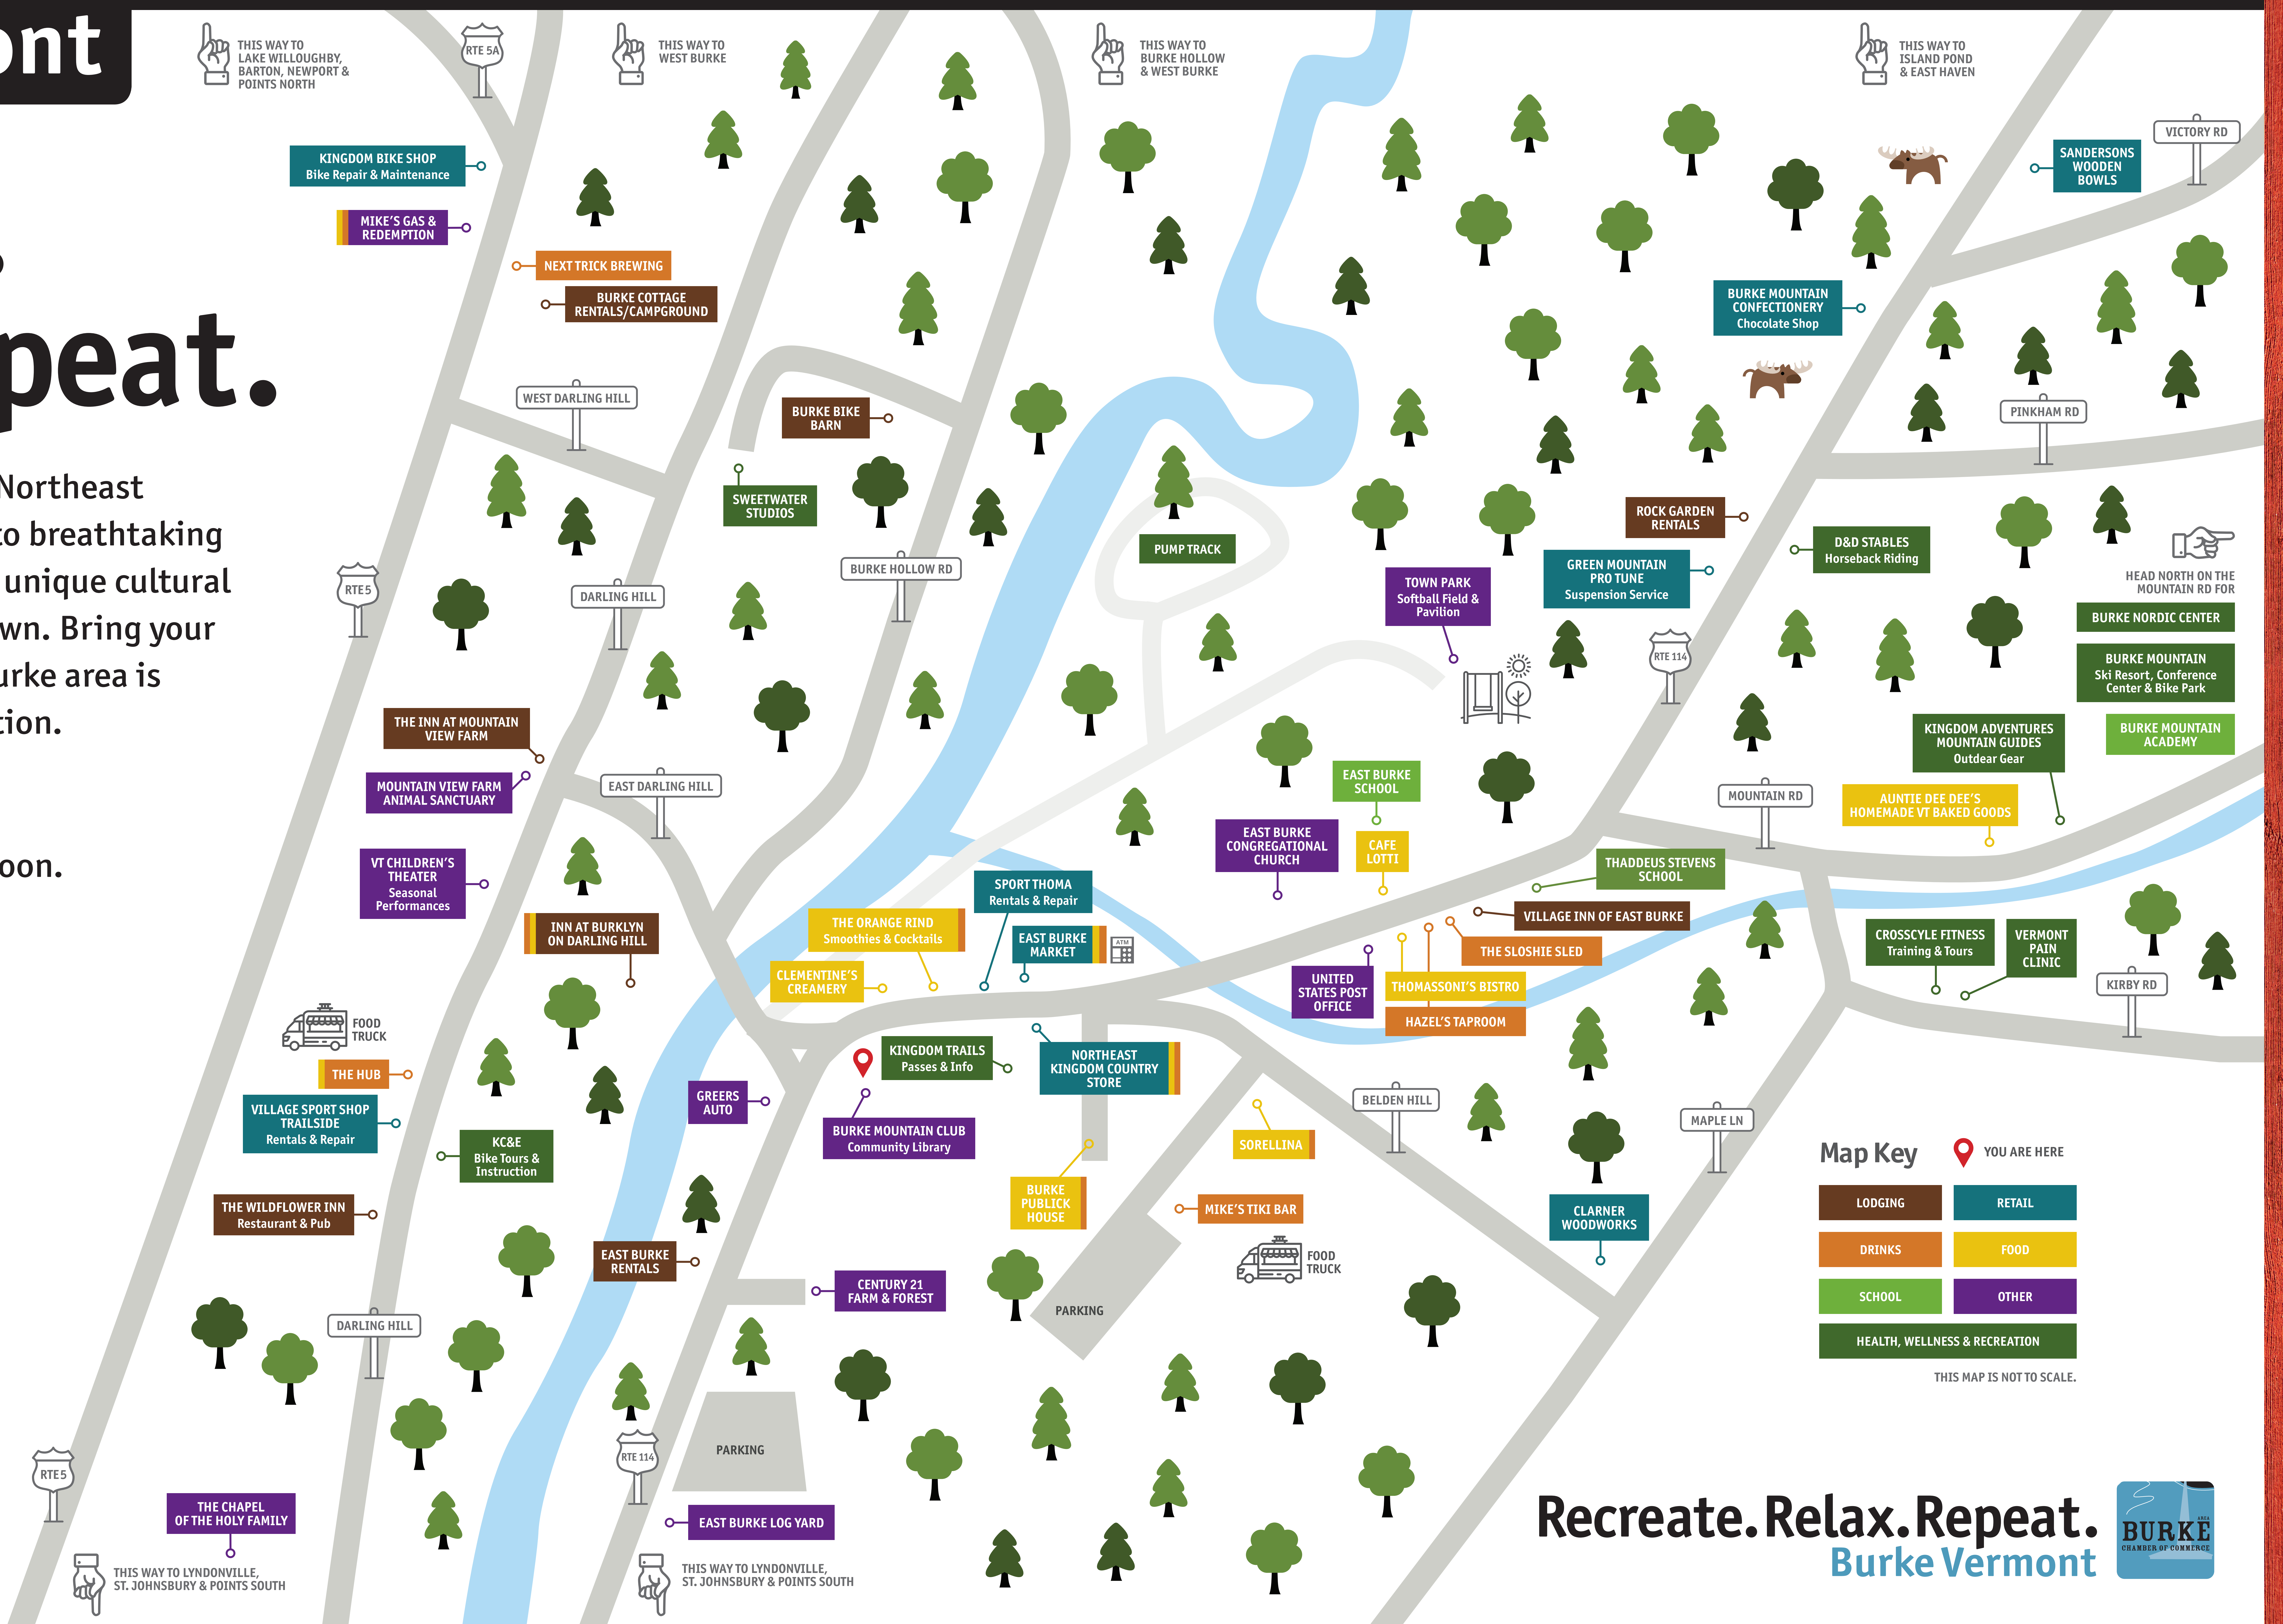

## Recreate. Relax. Repeat.

Located in the heart of Vermont's Northeast Kingdom, the Burke area is home to breathtaking beauty, world class recreation and unique cultural offerings. Speed it up or slow it down. Bring your gear, or leave it all at home. The Burke area is your four season vacation destination.

Recreate. Relax. Repeat.  
**Burke Vermont**